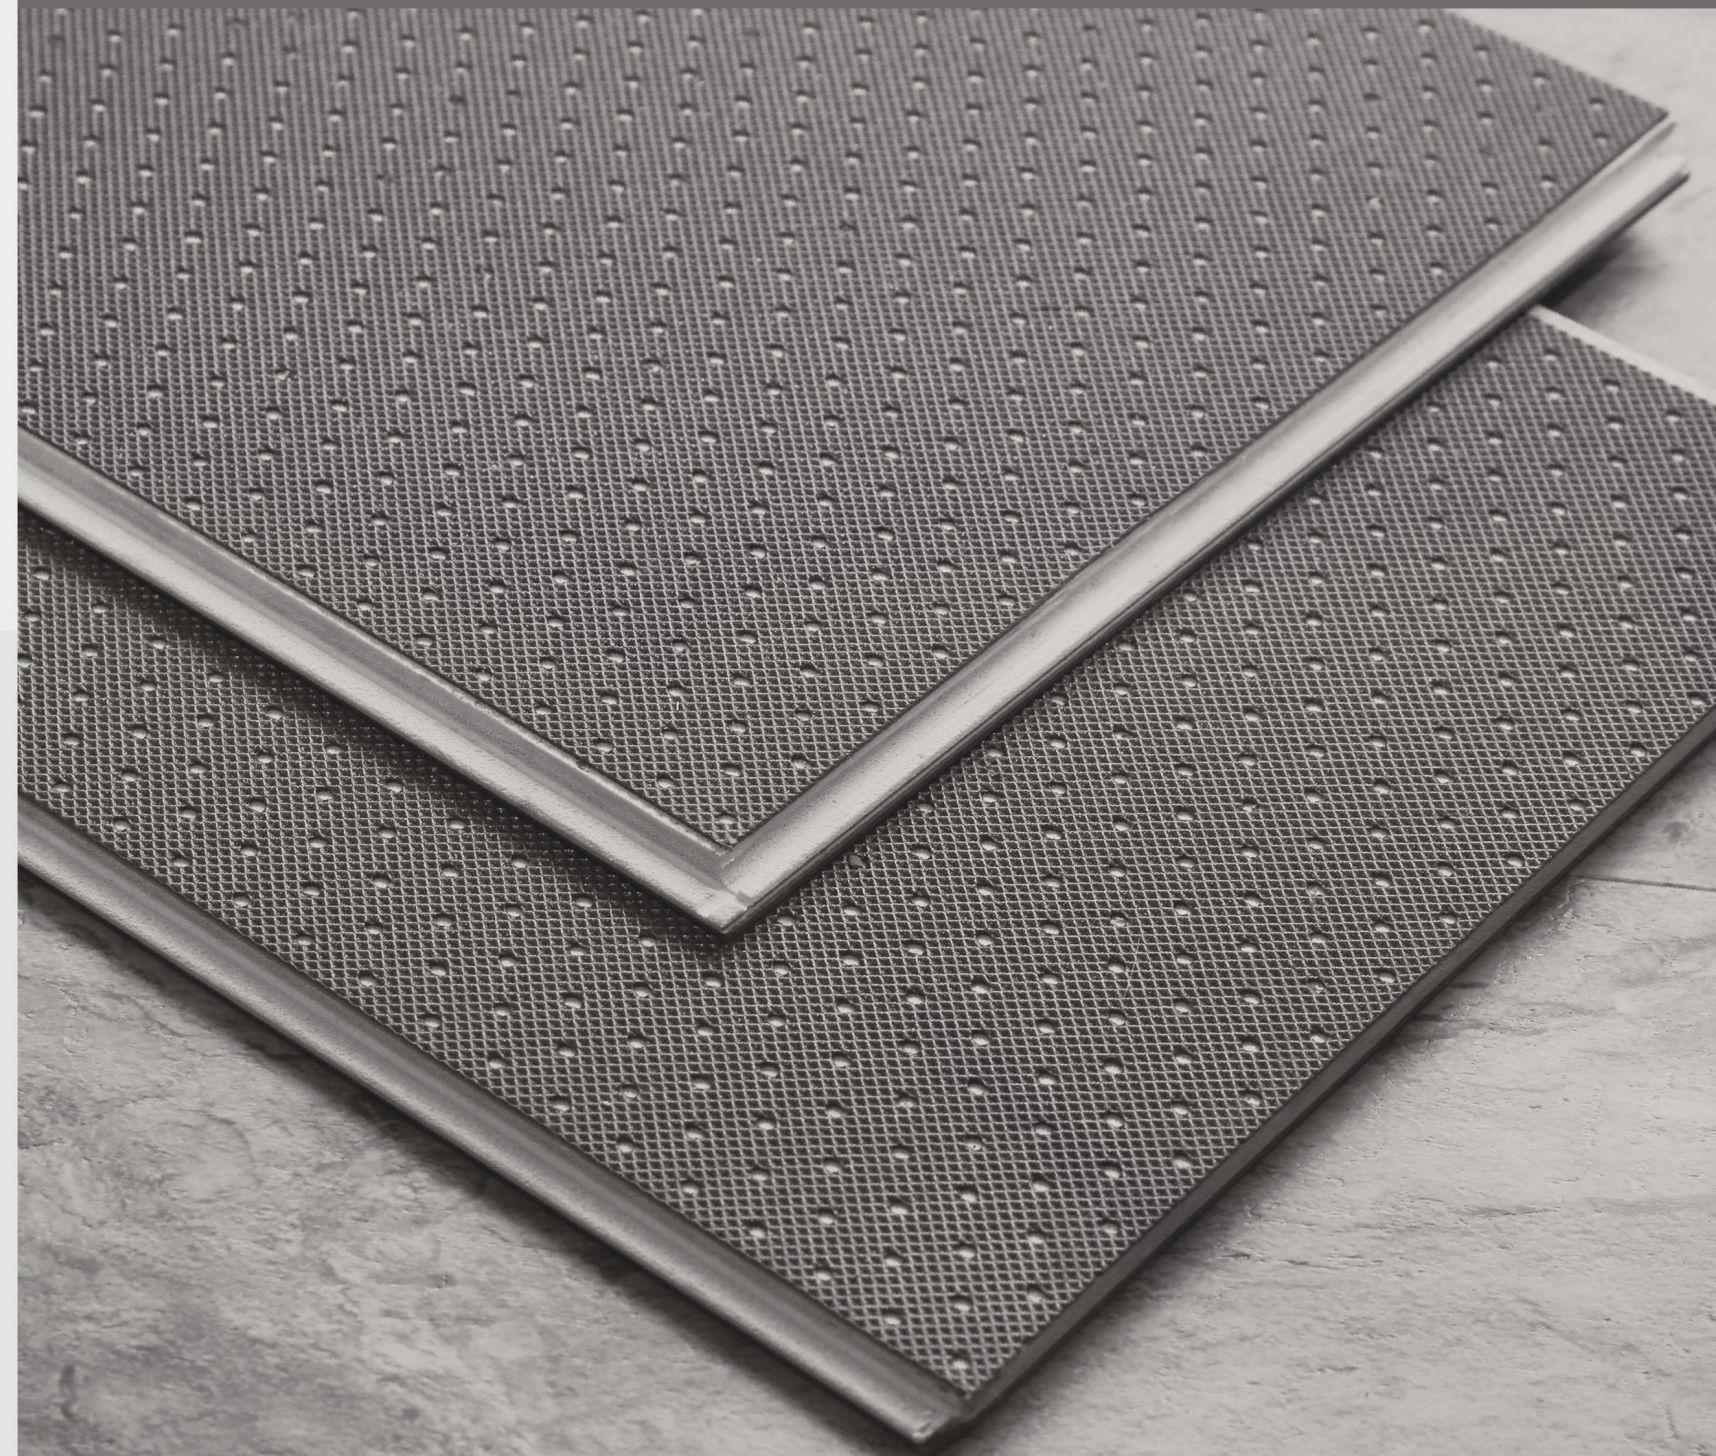

IXPE Underlayment

We are proudly introduce Millennium Original Series here which is 100% waterproof that most other flooring dreams of indecades. It also comes with 20 mils wear layer that can protect most of the scratches and high heel marks. Thanks to thtechnology, it's not only minimize the cost of material and maintenance, but also make the differences between hardwood and Millennium are extremely difficult to recognize. The Reinforced core structure contains high level of CaCO₃, which makes the planks not only 100% waterproof, but 3 times stronger, compare to most of the vinyl or wpc products in the market. And it offers limited lifetime residential warranty. If you need more information,