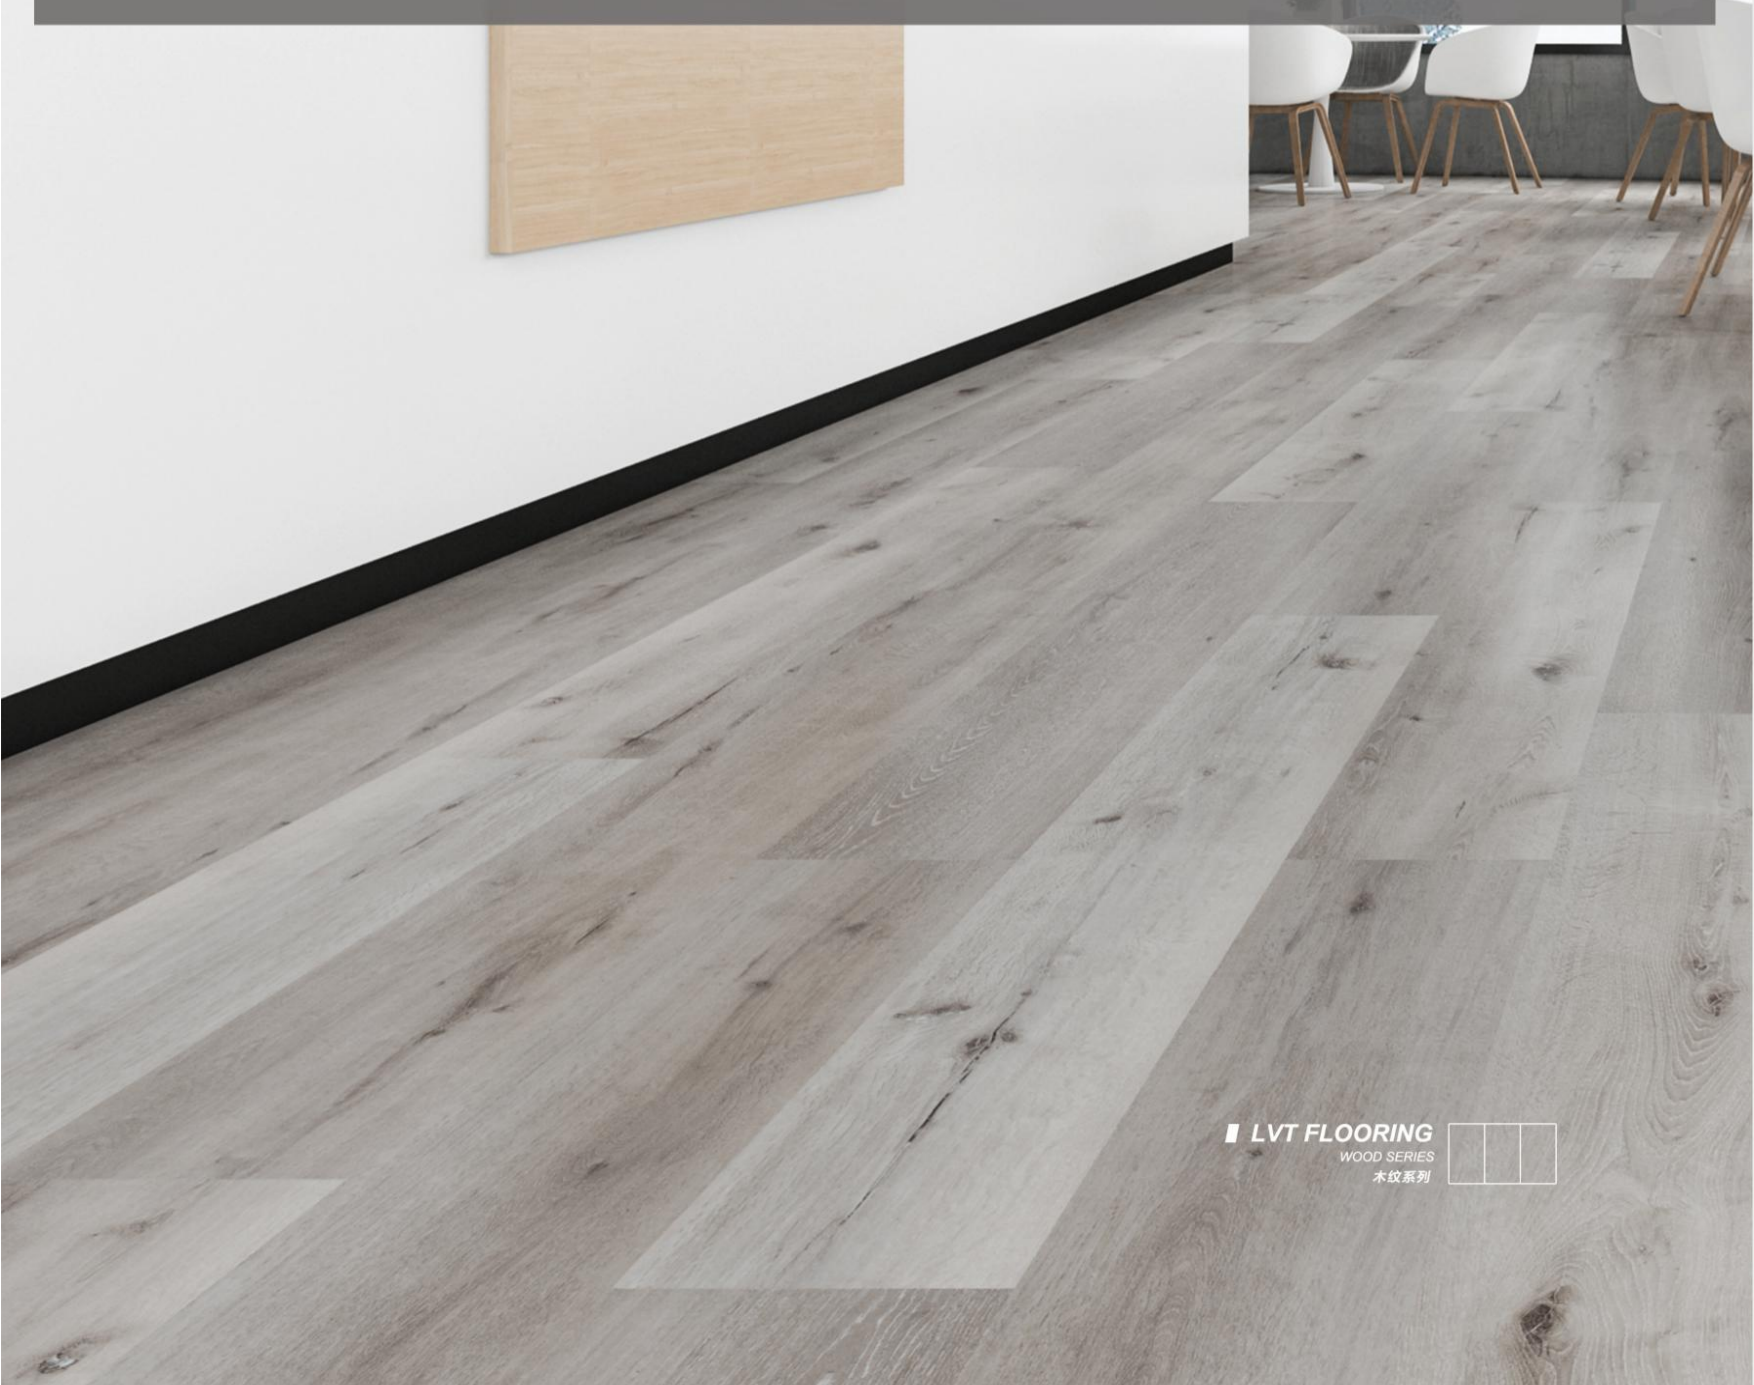

ZY2269-12

100% Waterproof

Classic City, Showing The Countryside

LVT Flooring Commercial Application

弹性地板

100% Waterproofing

LVT FLOORING
WOOD SERIES
木纹系列

LVT FLOORING
WOOD SERIES
木纹系列